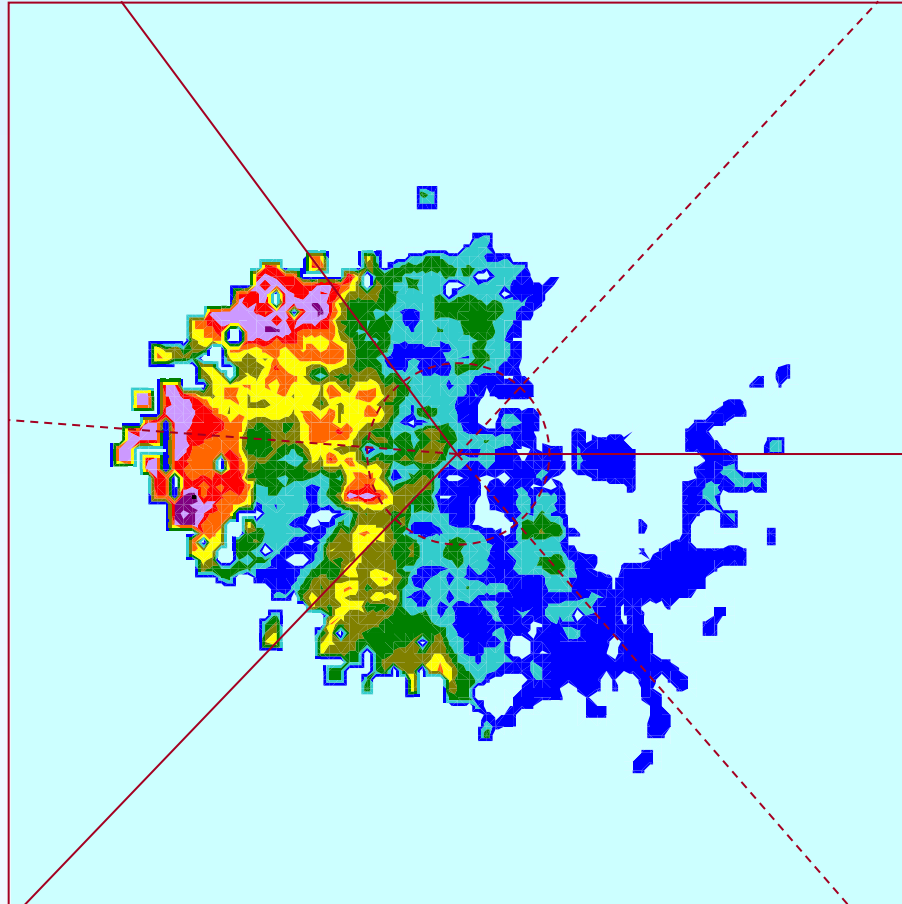

# Age 18-21

# Student Only

Prospector  
(Outer  
Directed)

Settler  
(Security  
Driven)

Pioneer (Inner Directed)

# Non Student

Prospector  
(Outer  
Directed)

Settler  
(Security  
Driven)

Pioneer (Inner Directed)