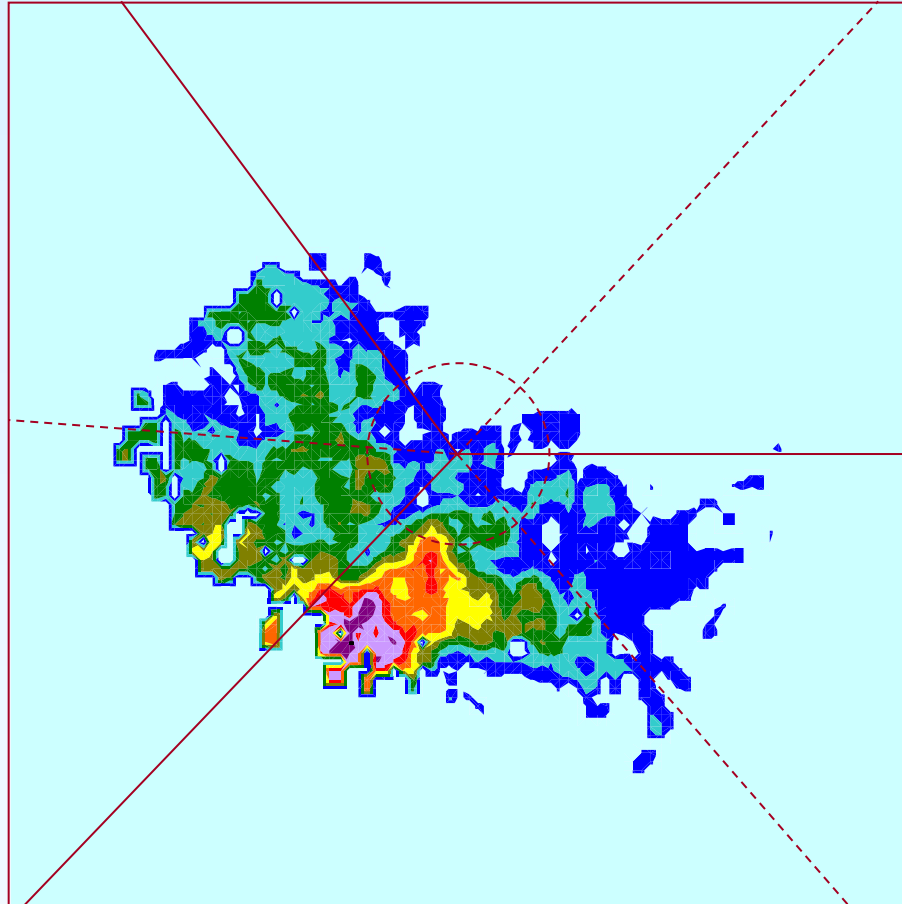

# Student vs. Non-Student

18-21 year old

Base

# Age 18-21

# Student Only

Prospector  
(Outer  
Directed)

Settler  
(Security  
Driven)

Pioneer (Inner Directed)