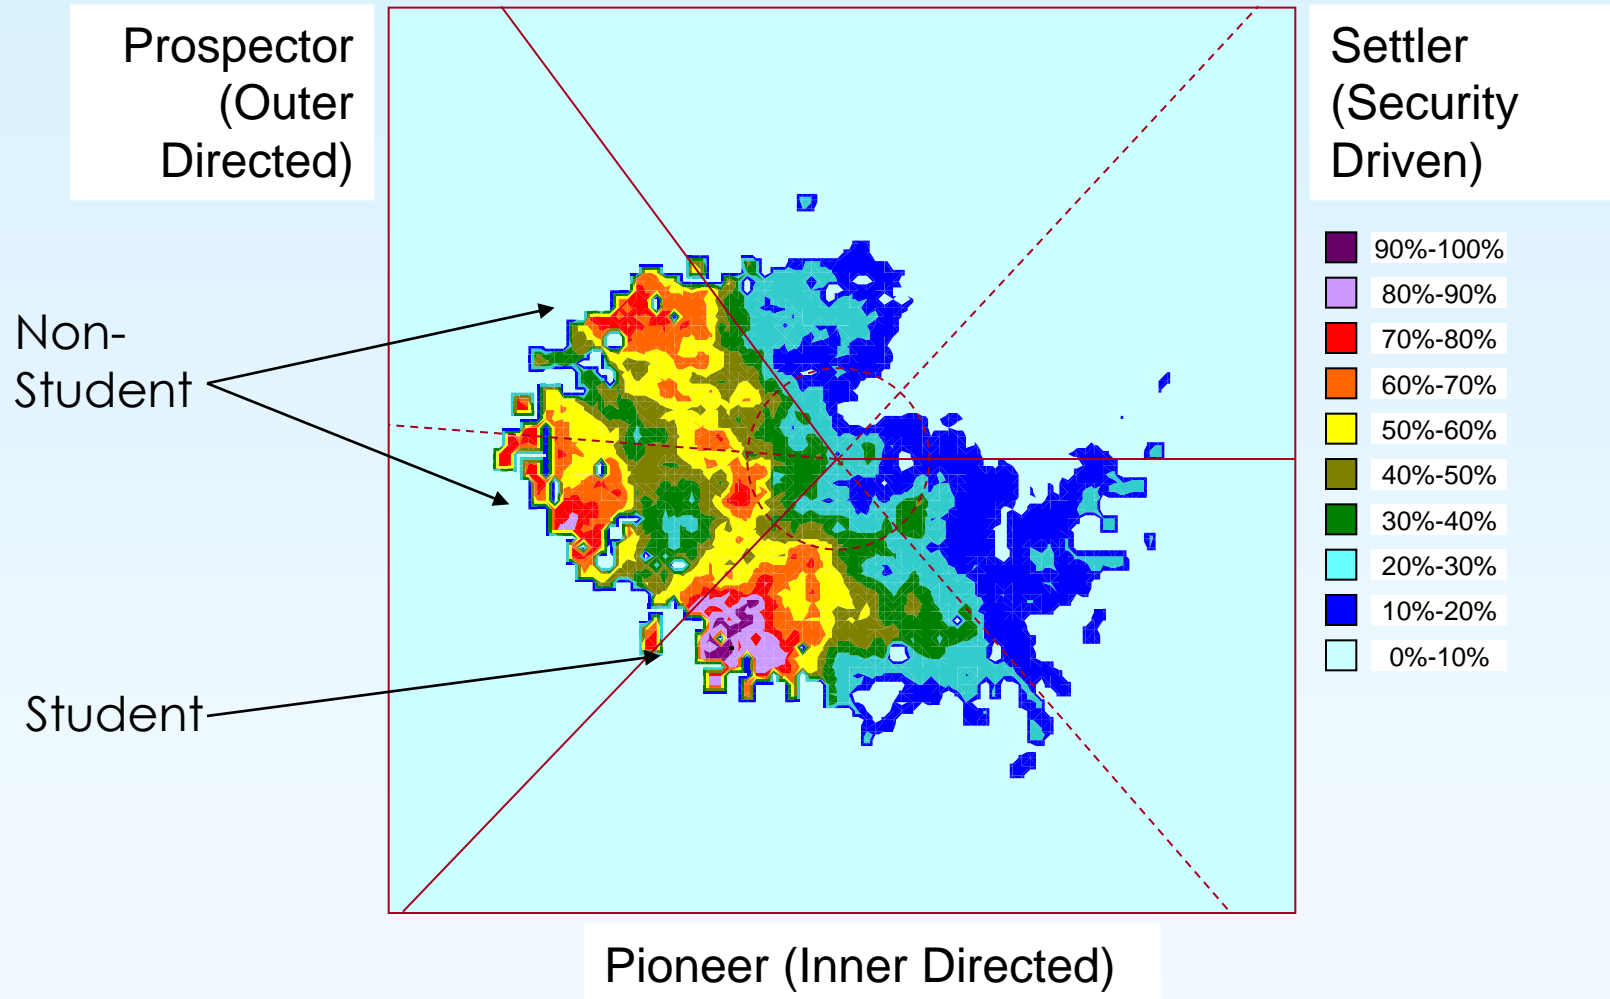

# Student vs. Non-Student

18-21 year old

Base

# Age 18-21

# Student Only

Prospector  
(Outer  
Directed)

Settler  
(Security  
Driven)

Pioneer (Inner Directed)

# Non Student

Prospector  
(Outer  
Directed)

Settler  
(Security  
Driven)

Pioneer (Inner Directed)