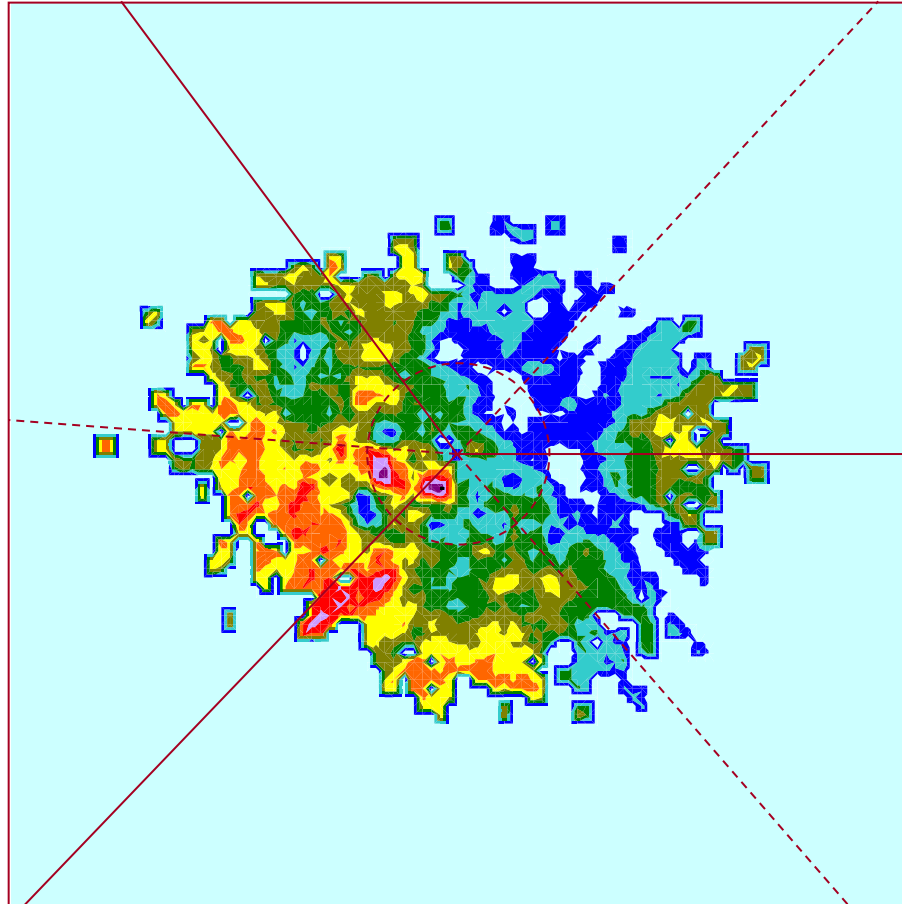

Age Groups

Values Profile

Terrain Maps

Age 15-17

Prospector
(Outer
Directed)

Settler
(Security
Driven)

Pioneer (Inner Directed)

Age 18-21

Prospector
(Outer
Directed)

Settler
(Security
Driven)

Pioneer (Inner Directed)

Age 22-24

Prospector
(Outer
Directed)

Settler
(Security
Driven)

Pioneer (Inner Directed)

Age 25-34

Prospector
(Outer
Directed)

Pioneer (Inner Directed)

Age 35-44

Prospector
(Outer
Directed)

Settler
(Security
Driven)

- 90%-100%
- 80%-90%
- 70%-80%
- 60%-70%
- 50%-60%
- 40%-50%
- 30%-40%
- 20%-30%
- 10%-20%
- 0%-10%

Pioneer (Inner Directed)

Age 45-54

Prospector
(Outer
Directed)

Pioneer (Inner Directed)

Age 55-64

Prospector
(Outer
Directed)

Settler
(Security
Driven)

Pioneer (Inner Directed)