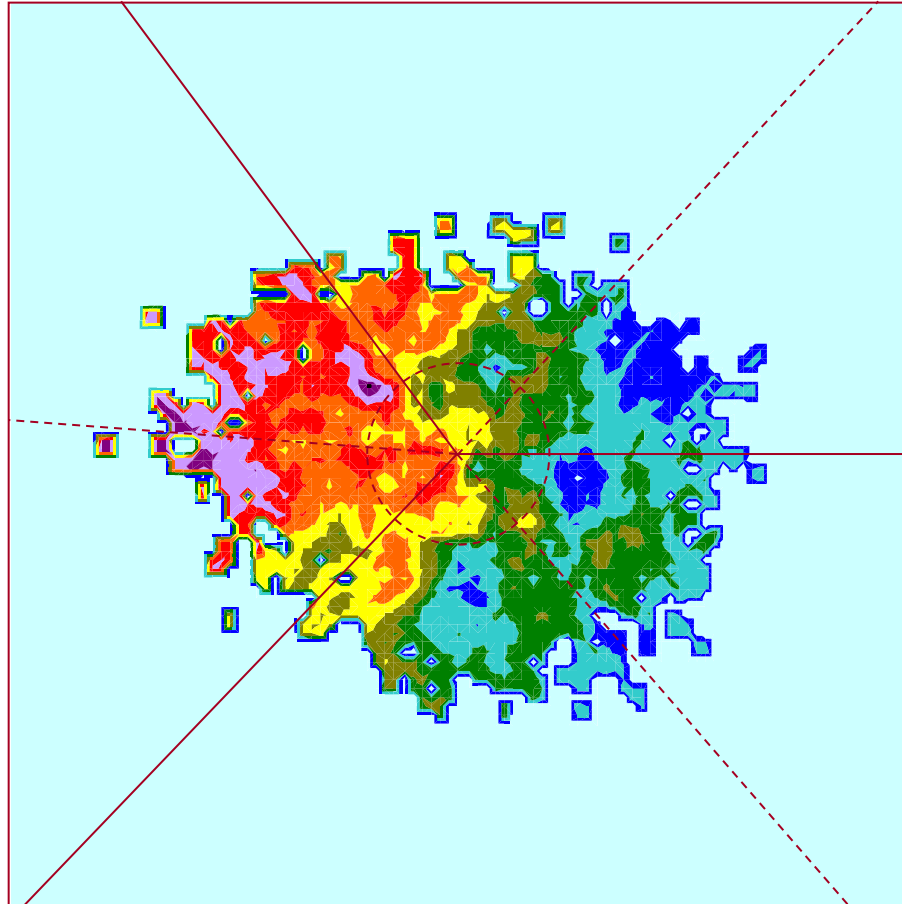

Age Groups

Values Profile

Terrain Maps

Age 15-17

Prospector
(Outer
Directed)

Settler
(Security
Driven)

Pioneer (Inner Directed)

Age 18-21

Prospector
(Outer
Directed)

Settler
(Security
Driven)

Pioneer (Inner Directed)

Age 22-24

Prospector
(Outer
Directed)

Settler
(Security
Driven)

Pioneer (Inner Directed)

Age 25-34

Prospector
(Outer
Directed)

Pioneer (Inner Directed)

Age 35-44

Prospector
(Outer
Directed)

Settler
(Security
Driven)

- 90%-100%
- 80%-90%
- 70%-80%
- 60%-70%
- 50%-60%
- 40%-50%
- 30%-40%
- 20%-30%
- 10%-20%
- 0%-10%

Pioneer (Inner Directed)

Age 45-54

Prospector
(Outer
Directed)

Pioneer (Inner Directed)

Age 55-64

Prospector
(Outer
Directed)

Settler
(Security
Driven)

Pioneer (Inner Directed)