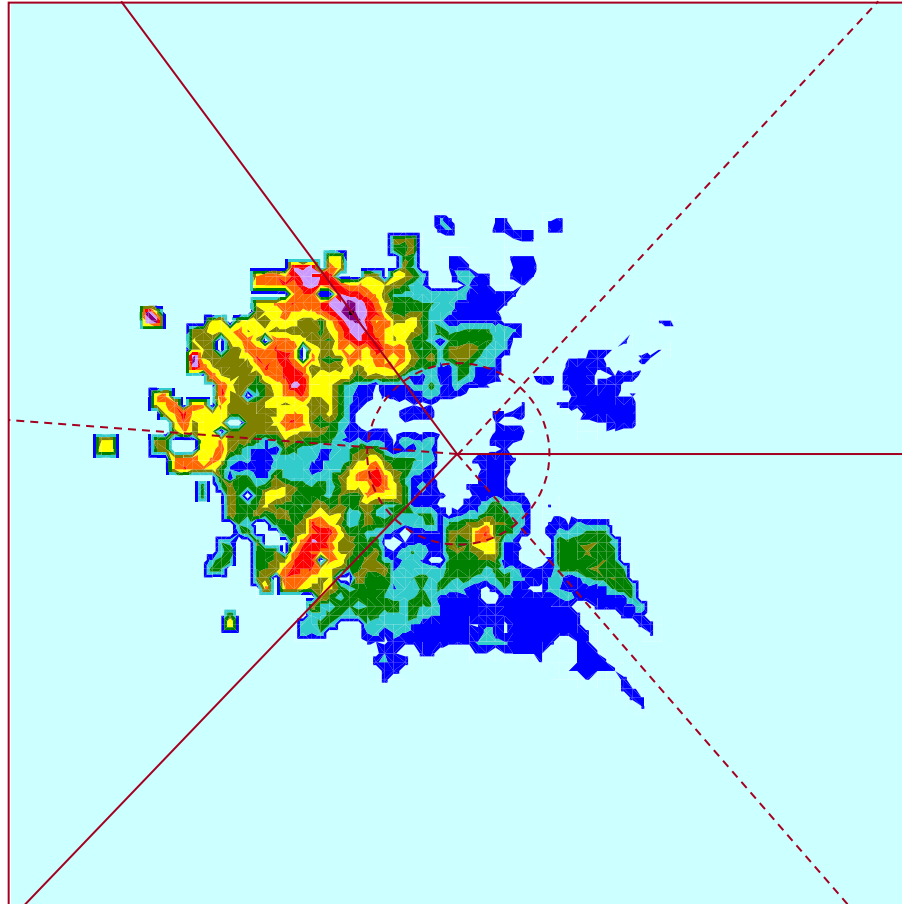

Age Groups

Values Profile

Terrain Maps

Age 15-17

Prospector
(Outer
Directed)

Settler
(Security
Driven)

Pioneer (Inner Directed)

Age 18-21

Prospector
(Outer
Directed)

Settler
(Security
Driven)

Pioneer (Inner Directed)

Age 22-24

Prospector
(Outer
Directed)

Settler
(Security
Driven)

Pioneer (Inner Directed)

Age 25-34

Prospector
(Outer
Directed)

Pioneer (Inner Directed)

Age 35-44

Prospector
(Outer
Directed)

Settler
(Security
Driven)

- 90%-100%
- 80%-90%
- 70%-80%
- 60%-70%
- 50%-60%
- 40%-50%
- 30%-40%
- 20%-30%
- 10%-20%
- 0%-10%

Pioneer (Inner Directed)

Age 45-54

Prospector
(Outer
Directed)

Pioneer (Inner Directed)

Age 55-64

Prospector
(Outer
Directed)

Settler
(Security
Driven)

Pioneer (Inner Directed)