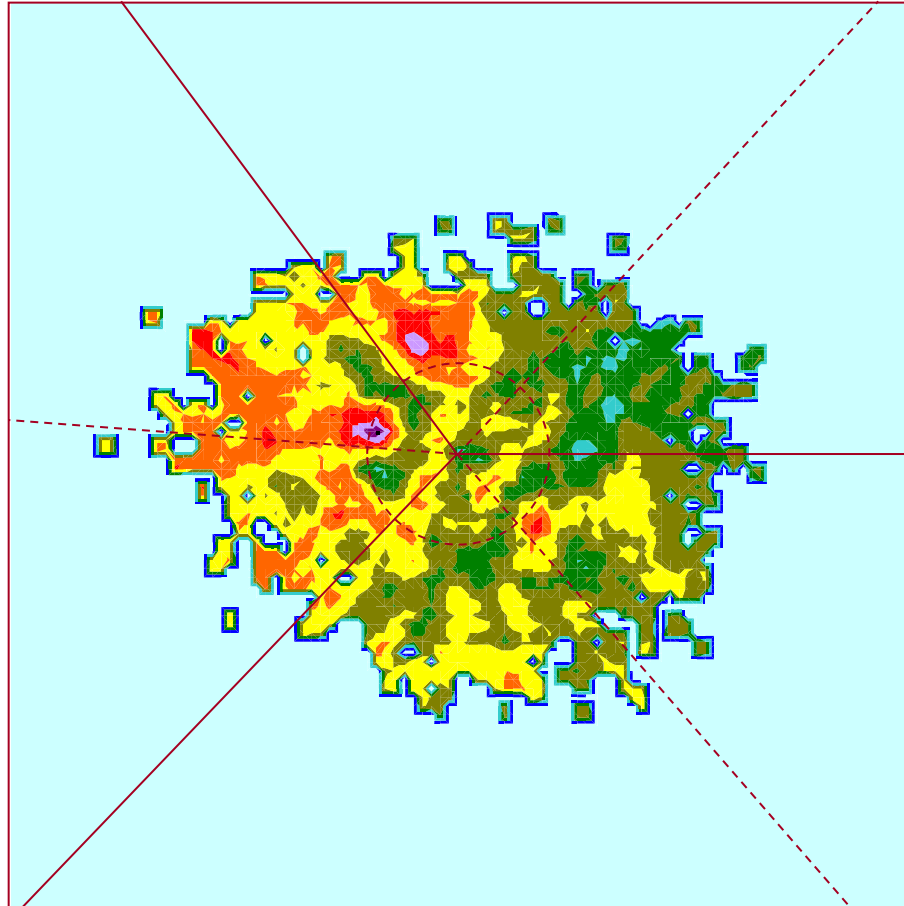

Age Groups

Values Profile

Terrain Maps

Age 15-17

Prospector
(Outer
Directed)

Settler
(Security
Driven)

Pioneer (Inner Directed)

Age 18-21

Prospector
(Outer
Directed)

Settler
(Security
Driven)

Pioneer (Inner Directed)

Age 22-24

Prospector
(Outer
Directed)

Settler
(Security
Driven)

Pioneer (Inner Directed)

Age 25-34

Prospector
(Outer
Directed)

Pioneer (Inner Directed)

Age 35-44

Prospector
(Outer
Directed)

Settler
(Security
Driven)

- 90%-100%
- 80%-90%
- 70%-80%
- 60%-70%
- 50%-60%
- 40%-50%
- 30%-40%
- 20%-30%
- 10%-20%
- 0%-10%

Pioneer (Inner Directed)

Age 45-54

Prospector
(Outer
Directed)

Pioneer (Inner Directed)

Age 55-64

Prospector
(Outer
Directed)

Settler
(Security
Driven)

Pioneer (Inner Directed)