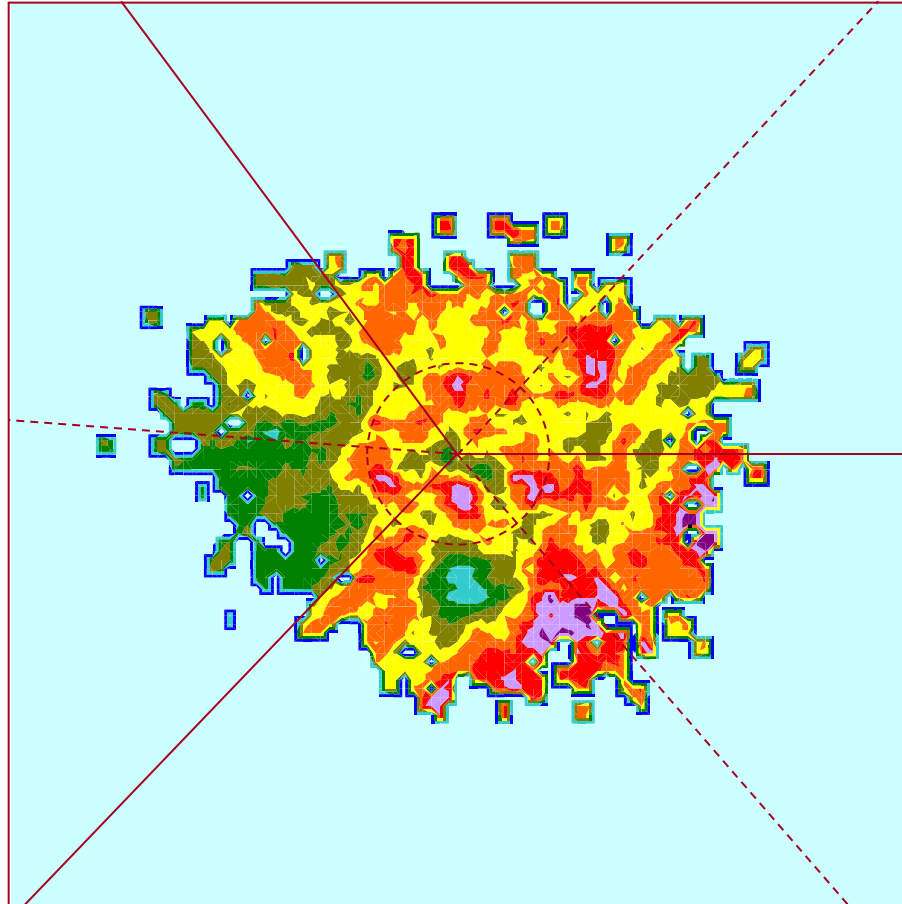

Age Groups

Values Profile

Terrain Maps

Age 15-17

Prospector
(Outer
Directed)

Settler
(Security
Driven)

Pioneer (Inner Directed)

Age 18-21

Prospector
(Outer
Directed)

Settler
(Security
Driven)

Pioneer (Inner Directed)

Age 22-24

Prospector
(Outer
Directed)

Settler
(Security
Driven)

Pioneer (Inner Directed)

Age 25-34

Prospector
(Outer
Directed)

Pioneer (Inner Directed)

Age 35-44

Prospector
(Outer
Directed)

Settler
(Security
Driven)

- 90%-100%
- 80%-90%
- 70%-80%
- 60%-70%
- 50%-60%
- 40%-50%
- 30%-40%
- 20%-30%
- 10%-20%
- 0%-10%

Pioneer (Inner Directed)

Age 45-54

Prospector
(Outer
Directed)

Pioneer (Inner Directed)

Age 55-64

Prospector
(Outer
Directed)

Settler
(Security
Driven)

Pioneer (Inner Directed)