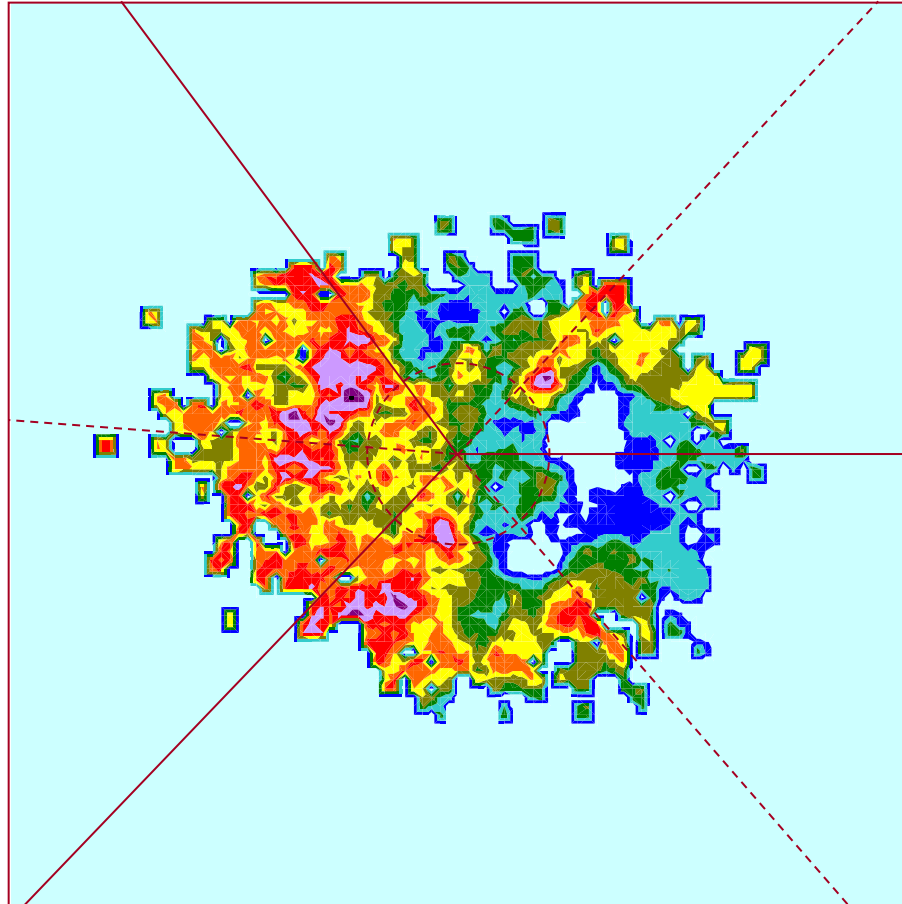

Age Groups

Values Profile

Terrain Maps

Age 15-17

Prospector
(Outer
Directed)

Settler
(Security
Driven)

Pioneer (Inner Directed)

Age 18-21

Prospector
(Outer
Directed)

Settler
(Security
Driven)

Pioneer (Inner Directed)

Age 22-24

Prospector
(Outer
Directed)

Settler
(Security
Driven)

Pioneer (Inner Directed)

Age 25-34

Prospector
(Outer
Directed)

Pioneer (Inner Directed)

Age 35-44

Prospector
(Outer
Directed)

Settler
(Security
Driven)

- 90%-100%
- 80%-90%
- 70%-80%
- 60%-70%
- 50%-60%
- 40%-50%
- 30%-40%
- 20%-30%
- 10%-20%
- 0%-10%

Pioneer (Inner Directed)

Age 45-54

Prospector
(Outer
Directed)

Pioneer (Inner Directed)

Age 55-64

Prospector
(Outer
Directed)

Settler
(Security
Driven)

Pioneer (Inner Directed)