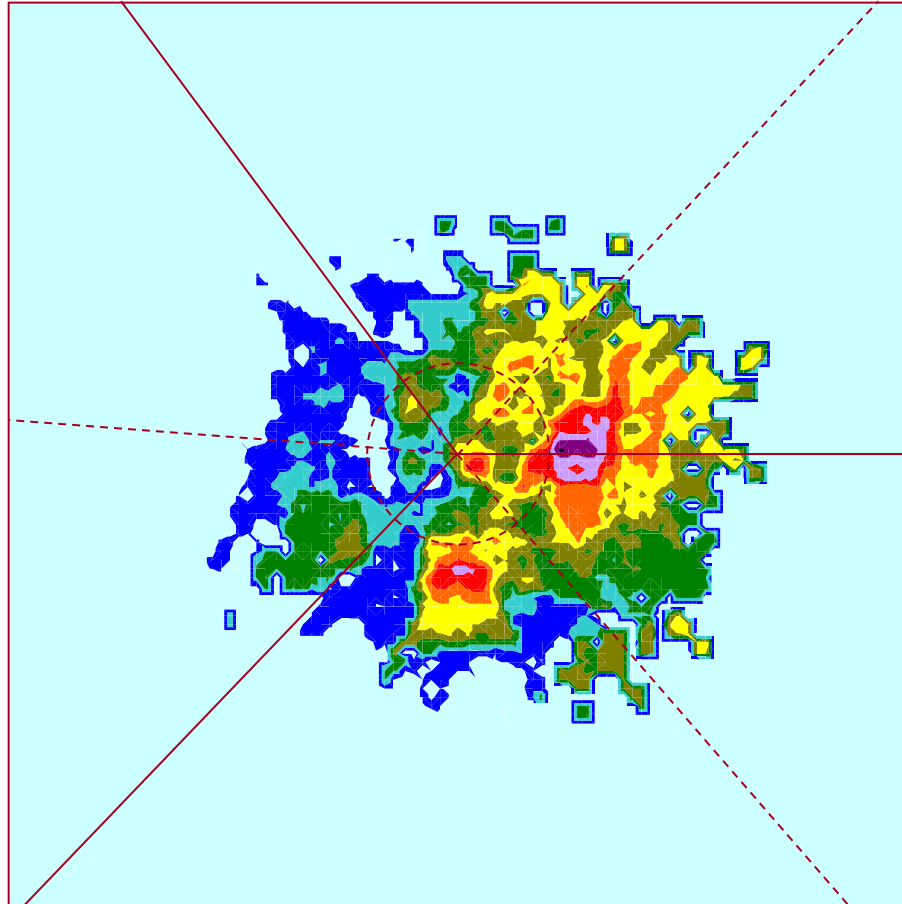

Prospector
(Outer
Directed)

Settler
(Security
Driven)

Pioneer (Inner Directed)

Age 22-24

Prospector
(Outer
Directed)

Settler
(Security
Driven)

Pioneer (Inner Directed)

Age 25-34

Prospector
(Outer
Directed)

Pioneer (Inner Directed)

Age 35-44

Prospector
(Outer
Directed)

Settler
(Security
Driven)

- 90%-100%
- 80%-90%
- 70%-80%
- 60%-70%
- 50%-60%
- 40%-50%
- 30%-40%
- 20%-30%
- 10%-20%
- 0%-10%

Pioneer (Inner Directed)

Age 45-54

Prospector
(Outer
Directed)

Pioneer (Inner Directed)

Age 55-64

Prospector
(Outer
Directed)

Settler
(Security
Driven)

Pioneer (Inner Directed)

Age 65+

Prospector
(Outer
Directed)

Settler
(Security
Driven)

Pioneer (Inner Directed)