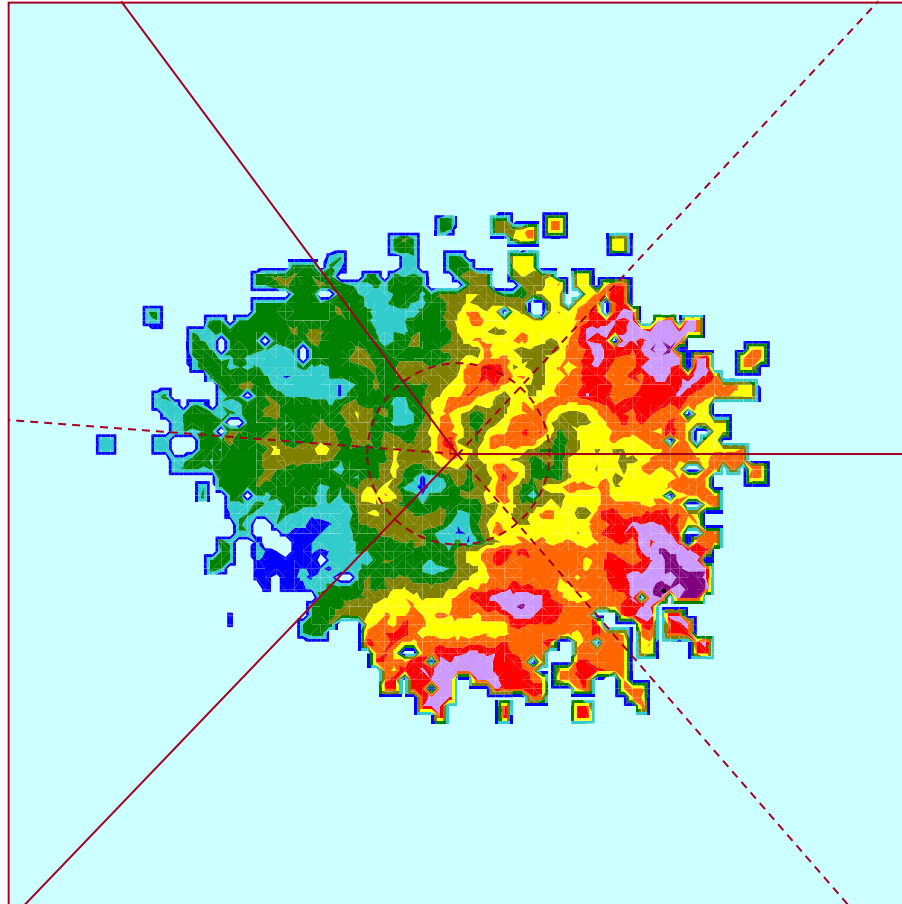

Prospector
(Outer
Directed)

Settler
(Security
Driven)

Pioneer (Inner Directed)

Age 22-24

Prospector
(Outer
Directed)

Settler
(Security
Driven)

Pioneer (Inner Directed)

Age 25-34

Prospector
(Outer
Directed)

Pioneer (Inner Directed)

Age 35-44

Prospector
(Outer
Directed)

Settler
(Security
Driven)

- 90%-100%
- 80%-90%
- 70%-80%
- 60%-70%
- 50%-60%
- 40%-50%
- 30%-40%
- 20%-30%
- 10%-20%
- 0%-10%

Pioneer (Inner Directed)

Age 45-54

Prospector
(Outer
Directed)

Pioneer (Inner Directed)

Age 55-64

Prospector
(Outer
Directed)

Settler
(Security
Driven)

Pioneer (Inner Directed)

Age 65+

Prospector
(Outer
Directed)

Settler
(Security
Driven)

Pioneer (Inner Directed)